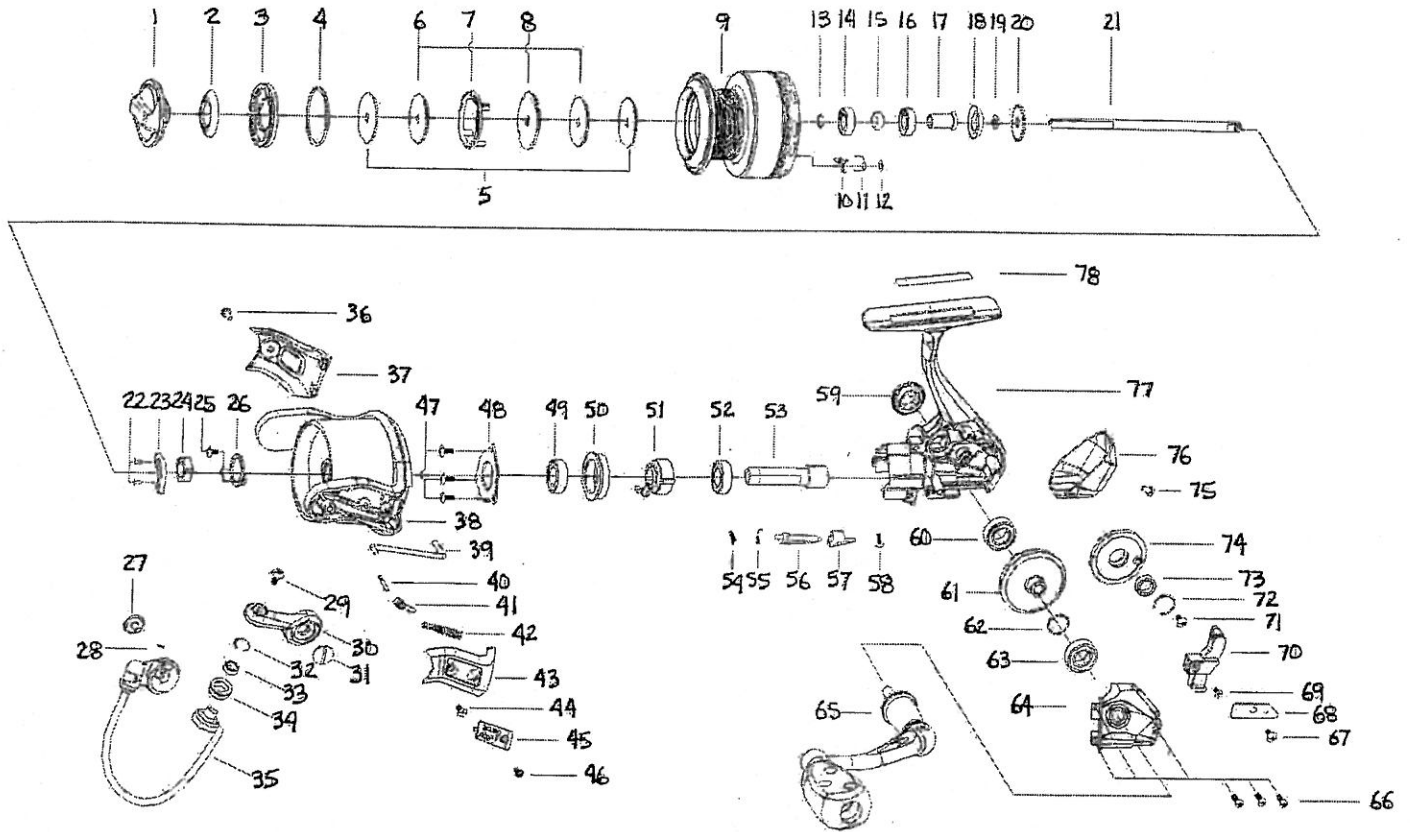

EXPLODED VIEW C801

Rev. 1

ITEM#	DESCRIPTION	C801	ITEM#	DESCRIPTION	C801	ITEM#	DESCRIPTION	C801
1	DRAG KNOB ASSY	1126239	27	SCREW	1126260	54	OWC BEARING SPRING	1128146
2	WATERPROOF RING	1126240	28	BALANCE BLOCK	1140831	55	SPRING	1102147
3	SPOOL COVER	1126241	29	SCREW	1126261	56	ANTI-REVERSE LEVER	1126283
4	"O" RING	1126242	30	BAIL ARM	1126262	57	ANTI-REVERSE BUTTON	1126284
5	KEY WASHER	1126243	31	SCREW	1126260	58	SCREW	1111492
6	WASHER	1126244	32	"C" RETAINER	1126263	59	HANDLE SCREW CAP	1126285
7	DRAG KEY RING	1126245	33	BALL BEARING	1126264	60	BALL BEARING	1126286
8	EARED WASHER	1126246	34	LINE ROLLER	1126265	61	DRIVE GEAR	1126287
9	SPOOL ASSY ALUM GOLD TRIM	1126247	35	BAIL ASSY	1140848	62	WASHER	1085287
10	SPOOL ASSY ALUM SPARE	1129799	36	SCREW	1126267	63	BALL BEARING	1126288
11	CLICK GEAR	1126248	37	ROTOR COVER	1126268	64	BODY COVER	1126289
12	CLICK SPRING	1126249	38	ROTOR W/WEIGHTS	1140849	65	HANDLE ASSY	1126290
13	"O" RETAINER	1126250	39	KICK LEVER	1126270	66	SCREW	1126291
14	"C" RETAINER	1126251	40	BAIL LEVER	1126271	67	SCREW	1126292
15	BALL BEARING	1108918	41	BAIL SLIDER	1126272	68	SLIDER RETAINER	1126293
16	SLEEVE	1126252	42	SPRING	1126273	69	SCREW	1128145
17	BALL BEARING	1108918	43	ROTOR COVER	1126274	70	SLIDER	1126294
18	RETAINER SLEEVE	1126253	44	SCREW	1126275	71	SCREW	1126295
19	WATERPROOF RING	1126254	45	SCREW	1126276	72	"C" RETAINER	1128147
20	WATERPROOF RING	1126255	46	ROTOR LOGO PLATE	1126277	73	BALL BEARING	1112125
21	CLICK GEAR	1126256	47	SCREW	1126277	74	OSCILLATION GEAR	1126296
22	MAIN SHAFT	1126257	48	SCREW	1126278	75	SCREW	1126297
23	SCREW	1111505	49	BALL BEARING RETAINER	1126278	76	REAR COVER	1126298
24	BALANCE BLOCK	1140830	50	BALL BEARING	1127926	77	BODY	1127924
25	NUT	1085612	51	BALL BEARING HOLDER	1127927	78	BODY DECORATION PLATE	1126300
26	SCREW	1128145	52	ONE WAY CLUTCH BEARING	1108907			
	NUT RETAINER	1126259	53	BALL BEARING	1127926			
				PINION GEAR	1127925			